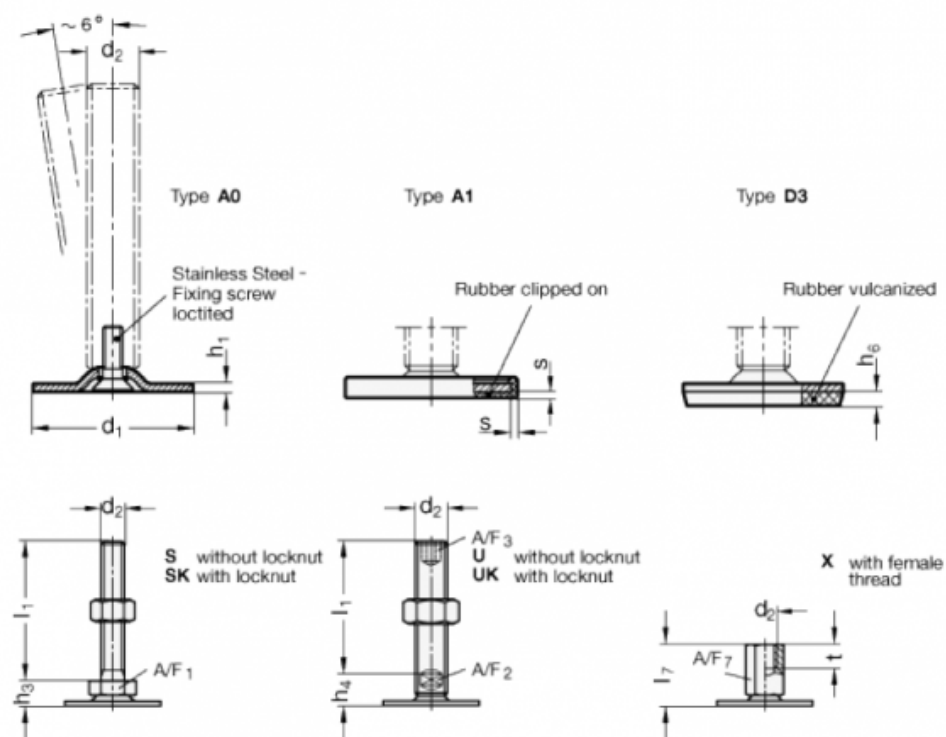

# Data Sheet

Article number: 204050M1080A3SK  
 Description: E+G levelling foot  
 GN 40-50-M10-80-A3-SK  
 Note: SK With nut, External hexagon at the bottom

## Measures

- A/F1 = 17
- d1 = 50
- d2 = M10
- h1 = 2.5
- h3 = 11
- h6 = 4
- l1 = 80
- s =